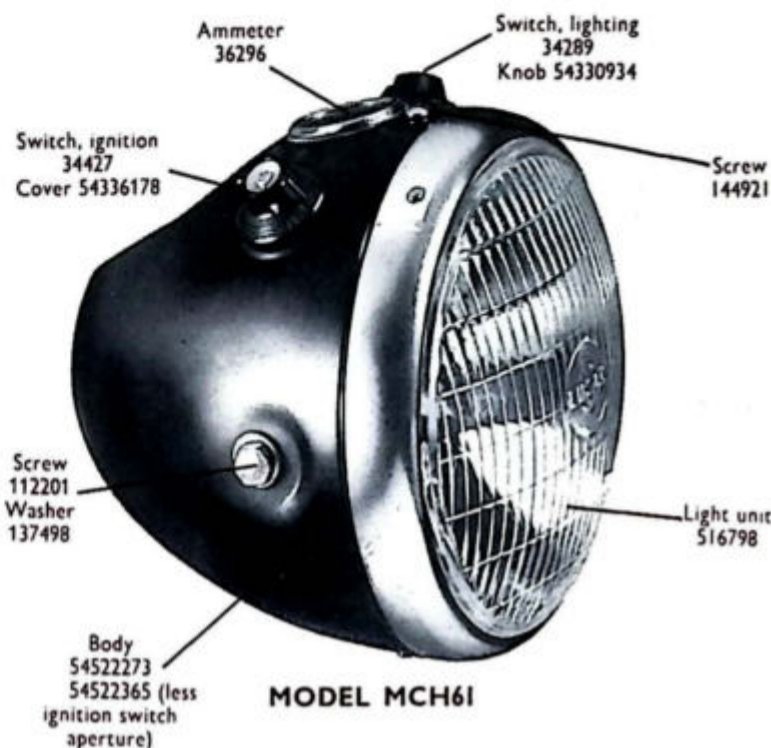

Part No.	59238A 59254A	59173A	59239A/B 59253A
Model	MCH61	MCH61	MCH61
Rim or door	553248	553248	553248
Wire, light unit fixing	504665	504665	504665
Screw, rim fixing	144921	144921	144921
Plate, rim fixing	534296	534296	534296
Ammeter (see page 8 for details)	36296	36296	36296
Switch, lighting (see page 9 for details)	34289	34289	34289
Knob, with screw, switch	54330934	54330934	54330934
Screw, knob fixing	101371	101371	101371
Washer, dished, screw fixing	332529	332529	332529
Switch, ignition (see page 9 for details)	†34427	34427	†34427
Key, ignition	†54336176	544336176	†544336176
Cover, PVC...	†54336178	54336178	†54336178
Light unit	555275	516802	516802
Bulbholder, main	554602	—	—
Sleeve, terminal	555910	—	—
Backshell	—	562303	562303
Bulbholder	—	552943	552943
Clip, with screw	—	555910	555910
Sleeve, terminal	—	562306	562306
Bulbholder, pilot	554710	554710	554710
Interior, bulbholder	553780	553780	553780
Ring, bulbholder seating	554354	554354	554354
Washer, cable grip	516285	516285	516285
Bush, rubber	505980	505980	505980
Grommet, trip cable	199001	199001	199001
Screw, lamp fixing	112201	112201	112201
Washer, lamp fixing	137498	137498	137498
Body	†54522273	54522273	†54522273
Body (59254A and 59253A only)	54522365	—	54522365
Bulb, main	†370	—	—
Bulb, main (59254A only)	350	—	—
Bulb, pilot	989	988	989

† 59238A only.

* 59237A only.

† 59239A/B only.

MODEL MCH61