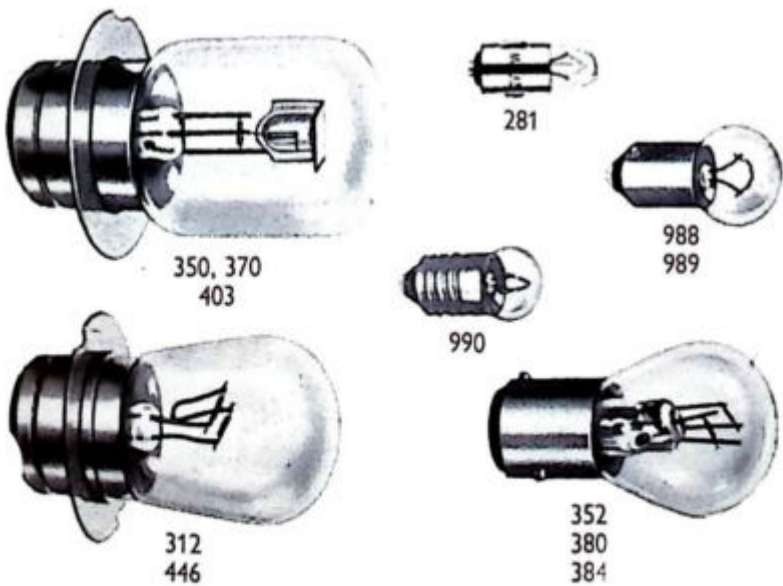

† 59238A only.

\* 59237A only.

† 59239A/B only.

MODEL MCH61

**MODEL SS700P**

**MODEL 564**

**MODEL 679**

**HEADLAMPS**

**Model SS700P**

Part No.	58829A/B 59667A SS700P	59281A 59529A SS700P	59666A SS700P
Rim or door	553248	553248	553248
Wire, fixing	504665	504665	504665
Screw, rim fixing	144921	144921	144921
Plate, rim fixing	534296	534296	534296
Ammeter (see page 8 for details)	36296	36296	36296
Warning light body assembly	*38189	—	38189
Sealing washer, Warning light	*54140331	—	54140331
Light unit	516798	516798	516798
Bulbholder, main	554602	554602	554602
Sleeve, terminal	555910	555910	555910
Bulbholder, pilot	554710	554710	554710
Interior, pilot	553780	553780	553780
Ring, bulbholder seating	554354	554354	554354
Screw, lamp fixing	112201	112201	112201
Washer, lamp screw fixing	137498	137498	137498
Grommet, cable entry	199002	—	—
Plug with cable	54944387	—	—
Screw, plug fixing	133303	—	—
Nut, plug screw fixing	166103	—	—
Washer, screw fixing	188412	—	—
Ring, plug retaining	516409	—	—
Washer, cable grip	516285	516285	516285
Connector, single	900288	—	—
Nipple, cable	900269	—	—
Body	*54523254	†54523277	54523347
Body (58829A/B only)	54521617	—	—
Body (59529A only)	—	54521793	—
Bulb, main	312	446	446
Bulb, pilot	988	989	989