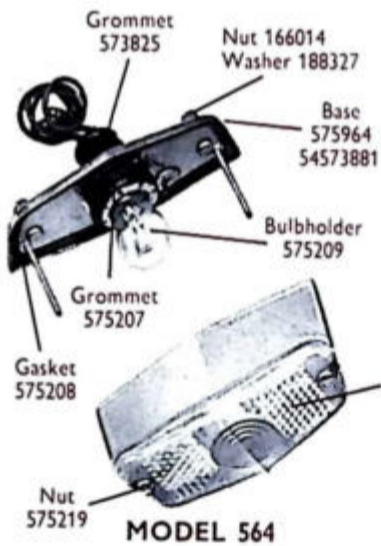

Part No.	59238A 59254A	59173A	59239A/B 59253A
Model	MCH61	MCH61	MCH61
Rim or door	553248	553248	553248
Wire, light unit fixing	504665	504665	504665
Screw, rim fixing	144921	144921	144921
Plate, rim fixing	534296	534296	534296
Ammeter (see page 8 for details)	36296	36296	36296
Switch, lighting (see page 9 for details)	34289	34289	34289
Knob, with screw, switch	54330934	54330934	54330934
Screw, knob fixing	101371	101371	101371
Washer, dished, screw fixing	332529	332529	332529
Switch, ignition (see page 9 for details)	†34427	34427	†34427
Key, ignition	†54336176	544336176	†544336176
Cover, PVC...	†54336178	54336178	†54336178
Light unit	555275	516802	516802
Bulbholder, main	554602	—	—
Sleeve, terminal	555910	—	—
Backshell	—	562303	562303
Bulbholder	—	552943	552943
Clip, with screw	—	555910	555910
Sleeve, terminal	—	562306	562306
Bulbholder, pilot	554710	554710	554710
Interior, bulbholder	553780	553780	553780
Ring, bulbholder seating	554354	554354	554354
Washer, cable grip	516285	516285	516285
Bush, rubber	505980	505980	505980
Grommet, trip cable	199001	199001	199001
Screw, lamp fixing	112201	112201	112201
Washer, lamp fixing	137498	137498	137498
Body	†54522273	54522273	†54522273
Body (59254A and 59253A only)	54522365	—	54522365
Bulb, main	†370	—	—
Bulb, main (59254A only)	350	—	—
Bulb, pilot	989	988	989

† 59238A only.

\* 59237A only.

† 59239A/B only.

MODEL MCH61

**MODEL SS700P**

**MODEL 564**

**MODEL 679**

**HEADLAMPS**