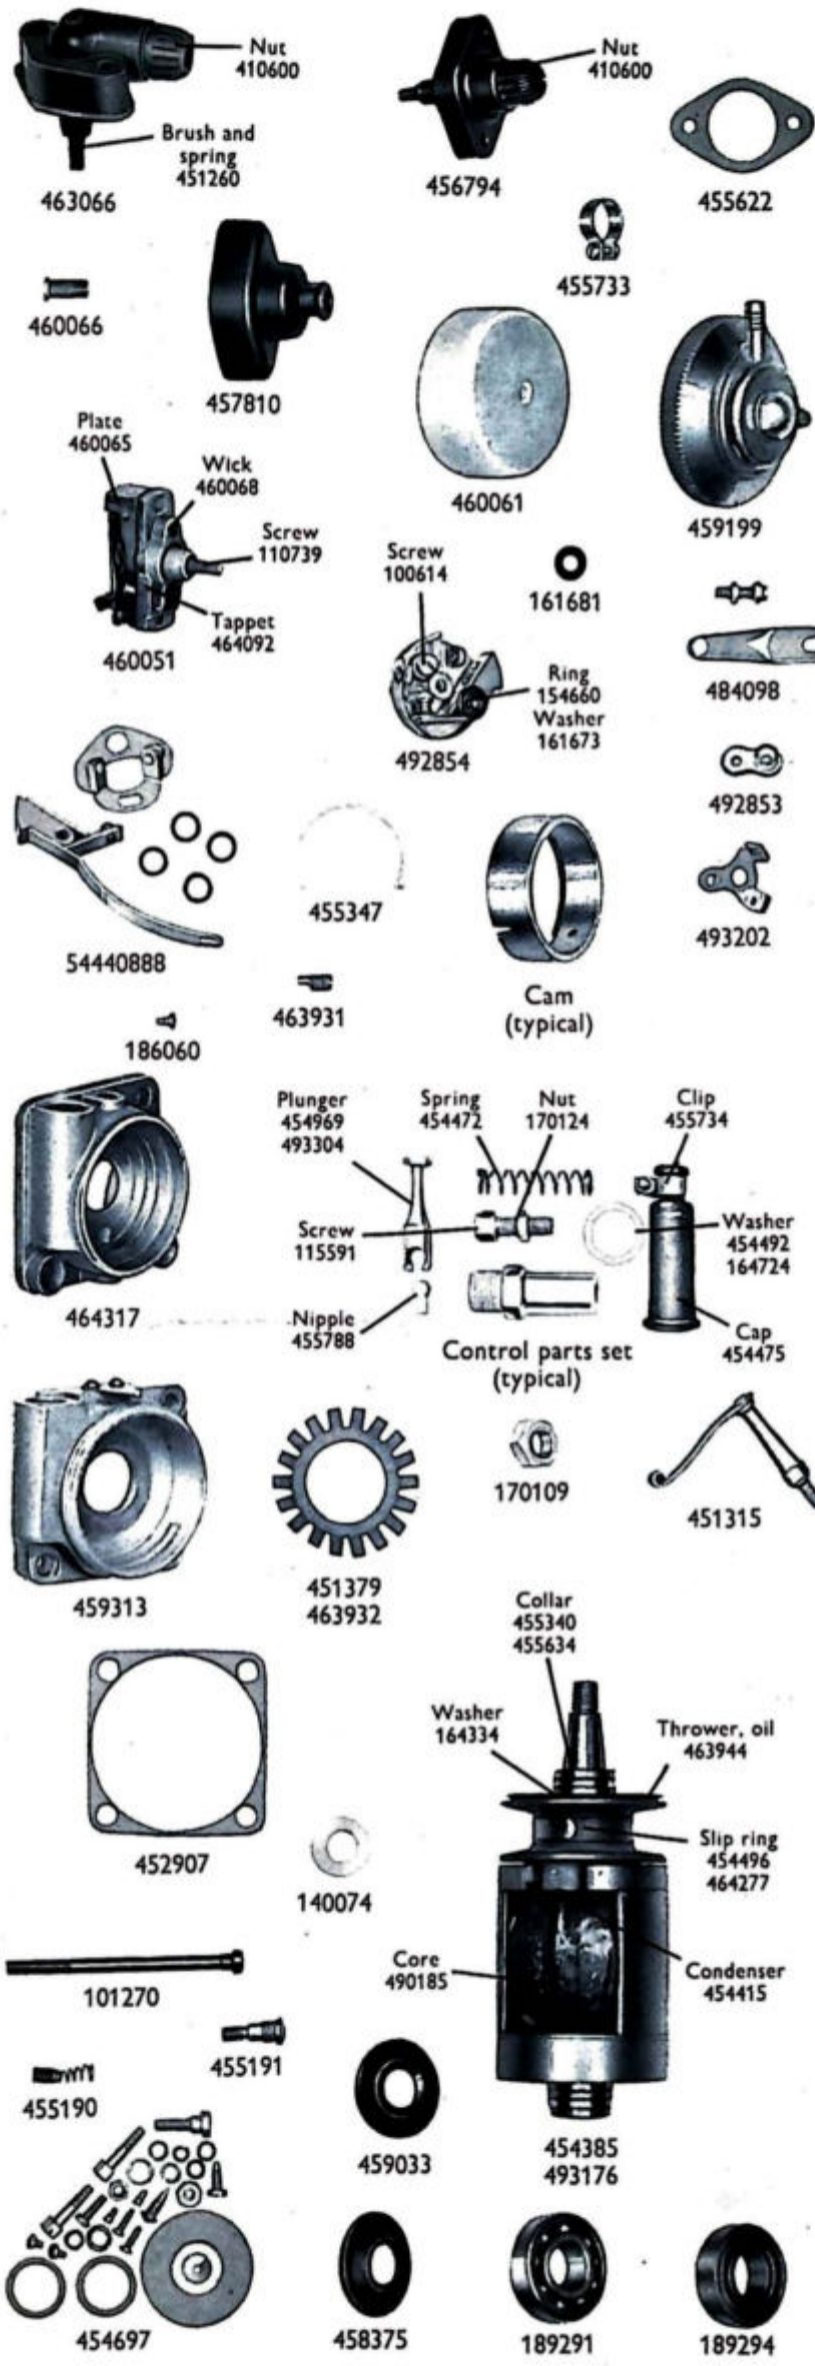

MAGNETOS

Part No. ...	42272A/B	42347E
Model ...	NI4	NC1
Pick up ...	463066	456794
Brush and Spring ...	451260	451260
Nut, moulded H.T. cable ...	410600	410600
Washer, langite, pick up seating ...	455622	455622
Clip, pick up cover fixing ...	—	455733
Cover, pick up, rubber ...	—	457810
Cover, contact breaker ...	460061	459199
Contact breaker ...	460051	492854
Contact set ...	484098	54440888
Ring, lever retaining ...	—	154660
Washer, ring insulating ...	—	161673
Tappet, celeron ...	464092	—
Screw, hollow, carrier fixing ...	460067	—
Bush, insulating, carrier screw fixing ...	463983	—
Wick, felt, cam lubricating ...	460068	—
Bush, centre insulating ...	460066	—
Plate, carrier to base, insulating ...	460065	—
Screw, contact breaker fixing ...	110739	—
Washer, screw fixing ...	460052	—
Screw, spring bracket fixing ...	—	100614
Washer, screw insulating ...	—	161681
Bush, spring bracket insulating ...	—	492853
Bracket, springs supporting ...	—	493202
Ring, jump, cam fixing ...	455347	—
Cam ...	493178	459321
Screw, cam timing ...	493931	463921
Pin, cam timing screw ...	186060	186060
Control parts, set ...	463107	459005
Nut, cable stop, lock ...	170124	170124
Screw, cable stop ...	111591	111591
Spring, control ...	454472	454472
Washer, barrel locking ...	454494	164724
Barrel ...	454467	—
Plunger ...	454969	493304
Nipple, cable ...	455788	455788
Cap, rubber ...	454475	454475
Clip, cap securing ...	—	455734
Plate, housing contact breaker ...	464317	459313
Cup, insulating breaker ...	451379	463932
Nut, securing gear to shaft ...	170109	170109
Spring and pin ...	451315	—
Shim .005" packing C.B. housing ...	452907	452907
Washer, shaft nut ...	140074	140074
Screw, end plate, seal ...	454694	—
Armature ...	454385	493176
Slip ring ...	454496	464277
Bolt, through fixing ...	101270	101270
Core, wound ...	490185	490185
Drive end ...	456694/S	—
Condenser ...	454415	454415
Condenser box ...	464142/S	—
Thrower, oil ...	463944	463944
Washer, linen ...	164334	—
Collar, spacing ...	455634	455340
Plate and condenser ...	—	464143
Bearing, contact breaker, end ...	189291	189294
Bearing, driving end ...	189291	189294
Seal, oil, bearing ...	—	459033
Cup, bearing insulating ...	451379	463932
Washer, leather, oil excluding ...	458375	—
Brush, spring and holder, earthing ...	455191	455191
Brush and spring, earthing ...	455190	455190
Sundry parts set ...	454697	454697