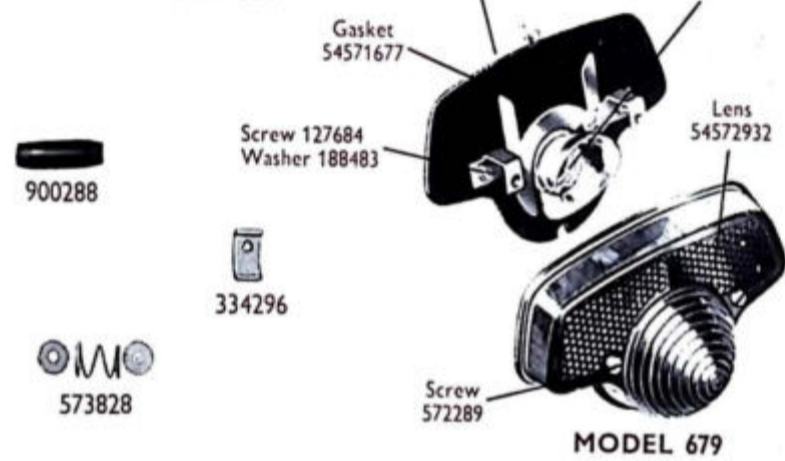

† 59238A only.

\* 59237A only.

† 59239A/B only.

MODEL MCH61

**MODEL SS700P**

**MODEL 564**

**MODEL 679**

**HEADLAMPS**

**Model SS700P**

Part No.	58829A/B 59667A SS700P	59281A 59529A SS700P	59666A SS700P
Rim or door	553248	553248	553248
Wire, fixing	504665	504665	504665
Screw, rim fixing	144921	144921	144921
Plate, rim fixing	534296	534296	534296
Ammeter (see page 8 for details)	36296	36296	36296
Warning light body assembly	*38189	—	38189
Sealing washer, Warning light	*54140331	—	54140331
Light unit	516798	516798	516798
Bulbholder, main	554602	554602	554602
Sleeve, terminal	555910	555910	555910
Bulbholder, pilot	554710	554710	554710
Interior, pilot	553780	553780	553780
Ring, bulbholder seating	554354	554354	554354
Screw, lamp fixing	112201	112201	112201
Washer, lamp screw fixing	137498	137498	137498
Grommet, cable entry	199002	—	—
Plug with cable	54944387	—	—
Screw, plug fixing	133303	—	—
Nut, plug screw fixing	166103	—	—
Washer, screw fixing	188412	—	—
Ring, plug retaining	516409	—	—
Washer, cable grip	516285	516285	516285
Connector, single	900288	—	—
Nipple, cable	900269	—	—
Body	*54523254	†54523277	54523347
Body (58829A/B only)	54521617	—	—
Body (59529A only)	—	54521793	—
Bulb, main	312	446	446
Bulb, pilot	988	989	989