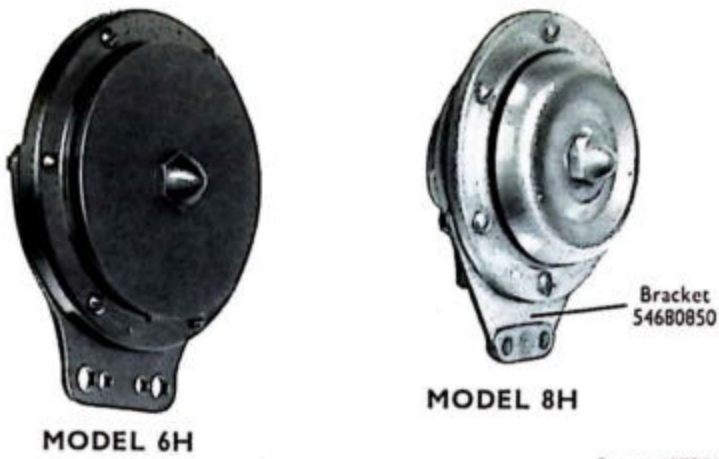

HORNS

Part No.	70159B/D	70197A	70163A/B 70164A/B 8H
Model	6H	6H	
Bracket	—	—	54680850