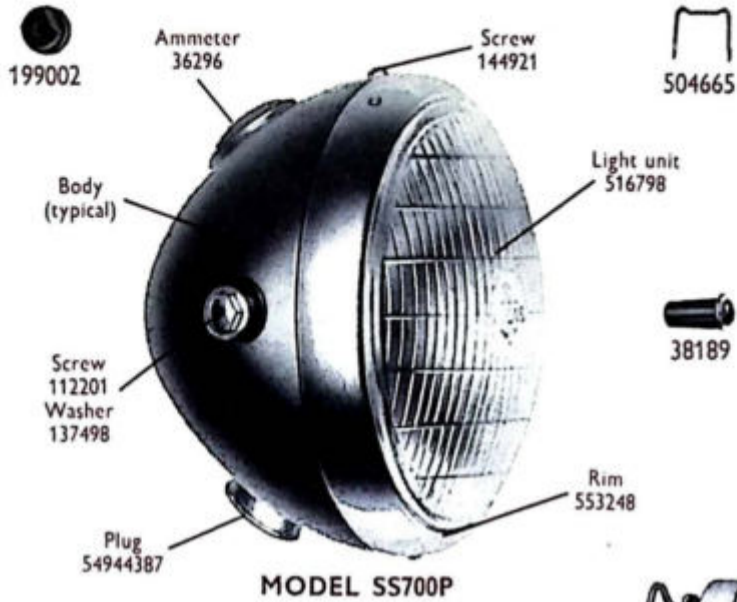

Part No.	59238A 59254A	59173A	59239A/B 59253A
Model	MCH61	MCH61	MCH61
Rim or door	553248	553248	553248
Wire, light unit fixing	504665	504665	504665
Screw, rim fixing	144921	144921	144921
Plate, rim fixing	534296	534296	534296
Ammeter (see page 8 for details)	36296	36296	36296
Switch, lighting (see page 9 for details)	34289	34289	34289
Knob, with screw, switch	54330934	54330934	54330934
Screw, knob fixing	101371	101371	101371
Washer, dished, screw fixing	332529	332529	332529
Switch, ignition (see page 9 for details)	†34427	34427	†34427
Key, ignition	†54336176	544336176	†544336176
Cover, PVC...	†54336178	54336178	†54336178
Light unit	555275	516802	516802
Bulbholder, main	554602	—	—
Sleeve, terminal	555910	—	—
Backshell	—	562303	562303
Bulbholder	—	552943	552943
Clip, with screw	—	555910	555910
Sleeve, terminal	—	562306	562306
Bulbholder, pilot	554710	554710	554710
Interior, bulbholder	553780	553780	553780
Ring, bulbholder seating	554354	554354	554354
Washer, cable grip	516285	516285	516285
Bush, rubber	505980	505980	505980
Grommet, trip cable	199001	199001	199001
Screw, lamp fixing	112201	112201	112201
Washer, lamp fixing	137498	137498	137498
Body	†54522273	54522273	†54522273
Body (59254A and 59253A only)	54522365	—	54522365
Bulb, main	†370	—	—
Bulb, main (59254A only)	350	—	—
Bulb, pilot	989	988	989

† 59238A only.

\* 59237A only.

† 59239A/B only.

MODEL MCH61

**MODEL SS700P**

**MODEL 564**

**MODEL 679**

**HEADLAMPS**