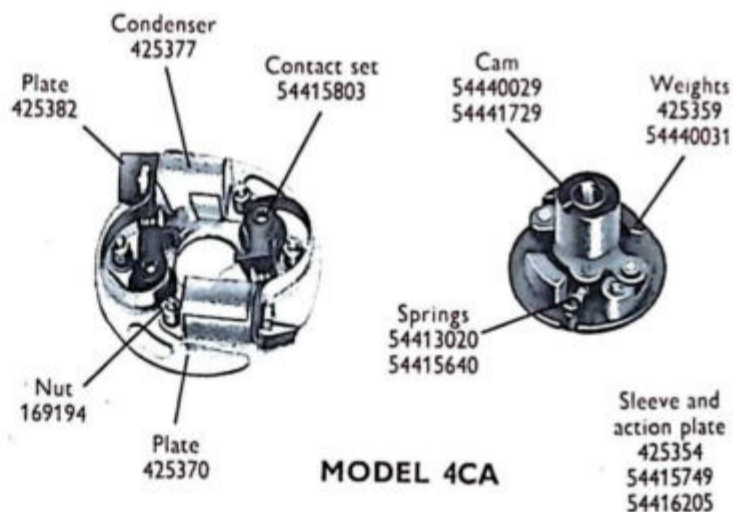

‡ For reference only, serviced by Rotor and Stator.

54213901

47162

49072

Nut 156594

MODEL 4CA

Sleeve and action plate  
425354  
54415749  
54416205

36296

Connector 54190108

49345

45152  
45110 (12 volt)

**HORNS**

Part No. ... ..	70159B/D	70197A	70163A/B 70164A/B 8H
Model ... ..	6H	6H	
Bracket ... ..	—	—	54680850

**MAGNETO CUT-OUT SWITCH**

Part No. ... ..	76204A/D 4A
Screw, terminal ... ..	119520
Clip, fixing ... ..	762229
Screw, fixing ... ..	135480
Nut, fixing ... ..	153491