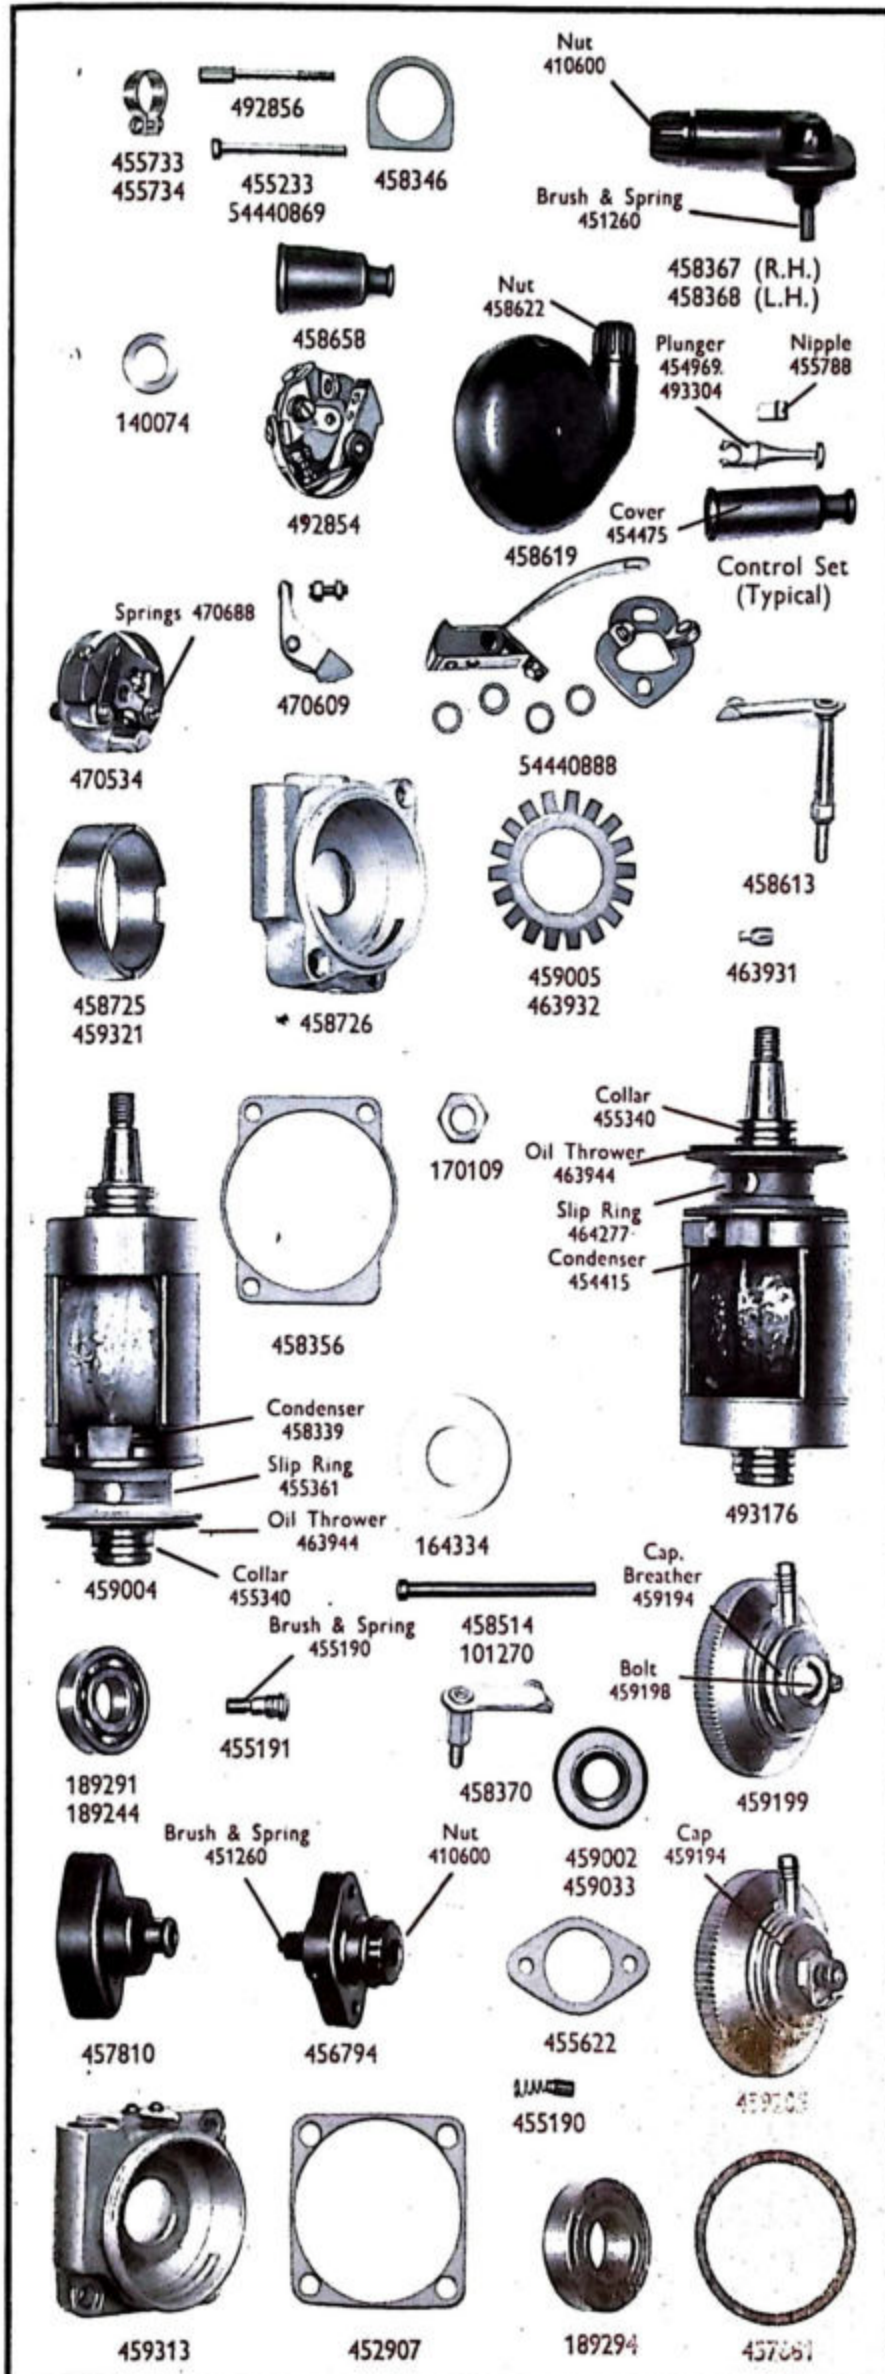

MAGNETOS

Part No. ... Model ...	42264D K2F	42371B NC1
Detailed Parts		
Clip, fixing pick-up cover ...	455734	455733
Cover, pick-up (rubber) ...	458658	457810
§Pick-up ...	—	456794
§Pick-up, right hand ...	458367	—
§Pick-up, left hand ...	458368	—
§ Brush and spring ...	451260	451260
§ Nut, moulded, high tension cable ...	410600	410600
§ Washer, seating pick-up ...	458346	455622
§ Pin and spring, securing contact breaker cover ...	458613	—
§Cover, contact breaker ...	458619	459205
§Ring, sealing, contact breaker cover (rubber) ...	—	457681
§Screw, drain plug ...	—	135444
§Cap, breather or baffle ...	—	459194
§Nut, terminal, securing cut-out cable ...	458622	—
§Screw, fixing contact breaker ...	492856	54440869
§Contact breaker ...	492854	492854
§ Contact set ...	54440888	54440888
§ Ring, retaining lever ...	154660	154660
§ Washer, insulating ring ...	161673	161673
§Screw, fixing spring bracket ...	100614	100614
§Washer, insulating bracket screw ...	161681	161681
§Bush, insulating spring bracket ...	492853	492853
§Bracket, spring supporting ...	493202	493202
§Control parts, set, advance and retard ...	463107	459305
§Spring, control ...	454472	454472
§Cover, rubber ...	454475	454475
§Clip, cap securing ...	—	455734
§Washer, barrel seating ...	—	164724
§Plunger ...	454969	493304
§Nipple ...	455788	455788
§Screw, adjusting ...	111591	111591
§Nut, screw adjusting ...	170124	170124
§Plate, housing contact breaker ...	458726	459313
§ Cup, insulating breaker ...	451379	463932
§Shim, .005" packing contact breaker housing ...	458356	452907
§Screw, cam fixing ...	463931	463931
§Pin, cam timing screw ...	186060	186060
§Cam ...	458725	459321
§Nut, securing gear or sprocket ...	170109	170109
§Washer, gear securing nut ...	140074	140074
§Armature ...	459004	493176
§ Slip ring ...	455361	464277
§ Bolt, through fixing ...	458514	101270
§ Condenser ...	458339	454415
§ Thrower, oil ...	463944	463944
§ Collar, spacing drive end ...	455340	455340
§ Collar, retaining bearing ...	—	—
§Bearing, contact breaker end ...	189291	189294
§Bearing, drive end ...	189244	189294
§ Pin and spring, securing pick-up ...	458370	—
§ Seal, oil bearing ...	459002	459033
§ Cup, insulating drive end bearing ...	459005	463932
§ Brush, spring, holder, earthing ...	455191	455191
§ Brush and spring, earthing ...	455190	455190
§ Sundry parts, set ...	458675	454697