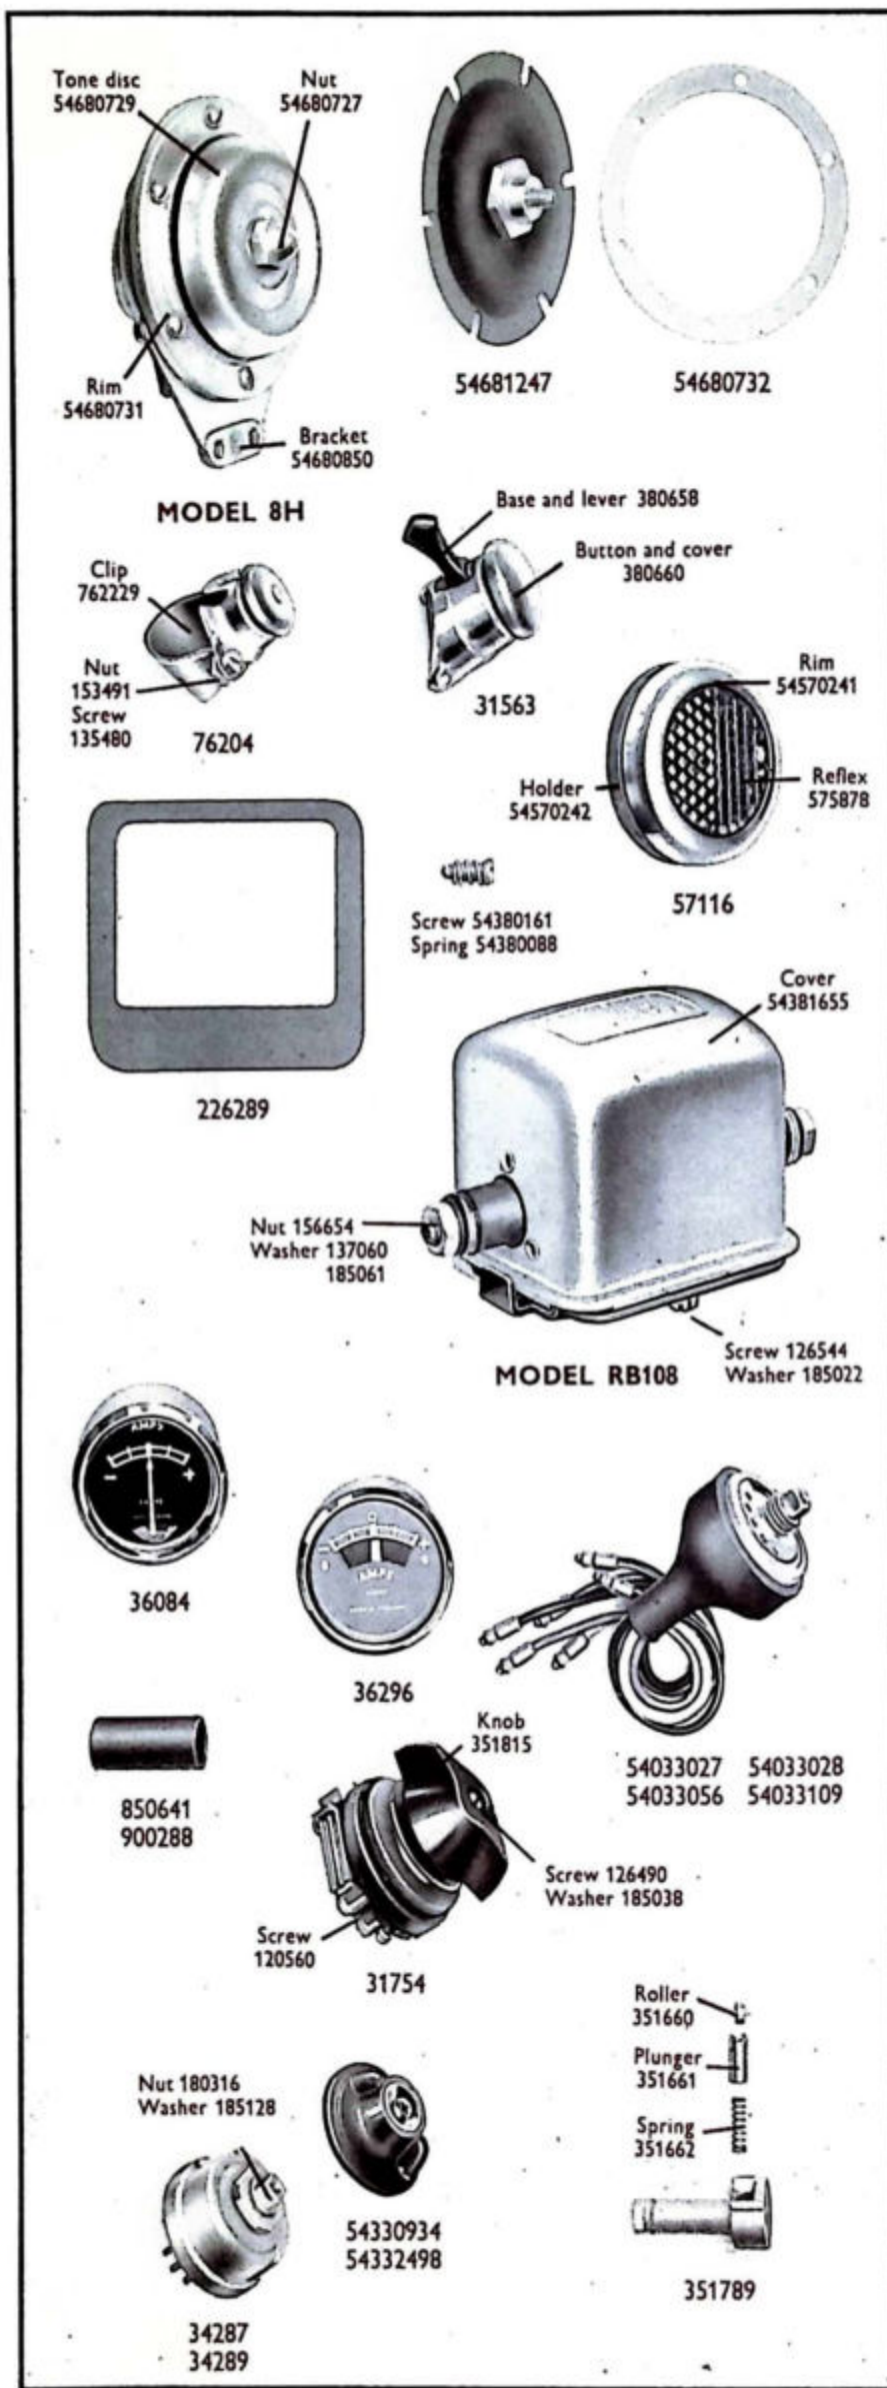

REFLEX REFLECTOR

Part No.	57116A
Model	RER25
Detailed Parts	
§Rim, reflex	54570241
Reflector, reflex	575878
Holder, reflex	54570242
Screw, unit fixing	198877
Washer, reflector seating	135120

HORN

Part No.	70163A
Model	8H
Detailed Parts	
§Bracket	54680850
Nut, tone disc	54680727
Tone, disc	54680729
Washer, diaphragm packing	54680732
Diaphragm and armature	54681247
Rim	54680731
§Sundry parts set	54681085

CUT-OUT SWITCH

Part No.	76204D
Model	4A
Detailed Parts	
§Screw, terminal	119520
Clip, fixing	762229
§Screw, fixing	135480
§Nut, fixing	153491

HORN PUSH AND DIPPER SWITCH

Part No.	31563D
Model	255A
Detailed Parts	
Button and cover	380660
Base and lever	380658
§Screw, terminal	120610

CONTROL BOX

Part No.	37232J/K
Model	RB108
Detailed Parts	
§Cover	54381655
Gasket, cover	226289
Washer, plain	137060
Washer, spring	185061
Nut, fixing	156654
§Contact set, cut-out	335767
§Contact set, regulator	226339
Screw, adjusting	54380161
Spring, screw adjusting	54380088
Bracket, clamping, terminal	336454
Screw, plate fixing	126544
Washer, plate fixing screw	185022

AMMETER

Part No.	36084F	36296A
Model	CZU27	2AR
Detailed Parts		
§Ring, ammeter sealing	523986	—
§Nut, terminal	166043	166043
§Washer, terminal	185022	185040

IGNITION AND LIGHTING SWITCHES

Part No.	31754B	31784D	54033028	54033109
Model	415A	415A	415A	635A
Detailed Parts				
§Knob	351815	351815	—	—
Screw, knob fixing	126490	127301	—	—
§ Washer, knob fixing screw	185038	185038	—	—
Nut, fixing	173777	173777	—	—
Washer, nut fixing	188303	188303	—	—
§Screw, terminal	120560	120560	—	—
Shaft, headpiece	351789	54330517	—	—
Roller	351660	351660	—	—
Plunger	351661	351661	—	—
Spring	351662	351662	—	—
§Connector	—	—	900269	900269
§Connector tube, single	—	—	900288	900288
Cover, rubber	—	—	332521	332521
§Connector, tube, double	—	—	850641	—
Lever, contact	—	351528	—	—

Part No.	34287A	34289A	54033027	54033056
Model	885A	885A	635A	635A
Detailed Parts				
Nut, fixing	180316	180316	—	—
Washer, nut fixing	165128	185128	—	—
§Connector	—	—	900269	900269
§Connector, tube, single	—	—	900288	900288
§Connector, tube, double	—	—	850641	—
Cover, rubber	—	—	332521	332521

§Recommended spares for stock