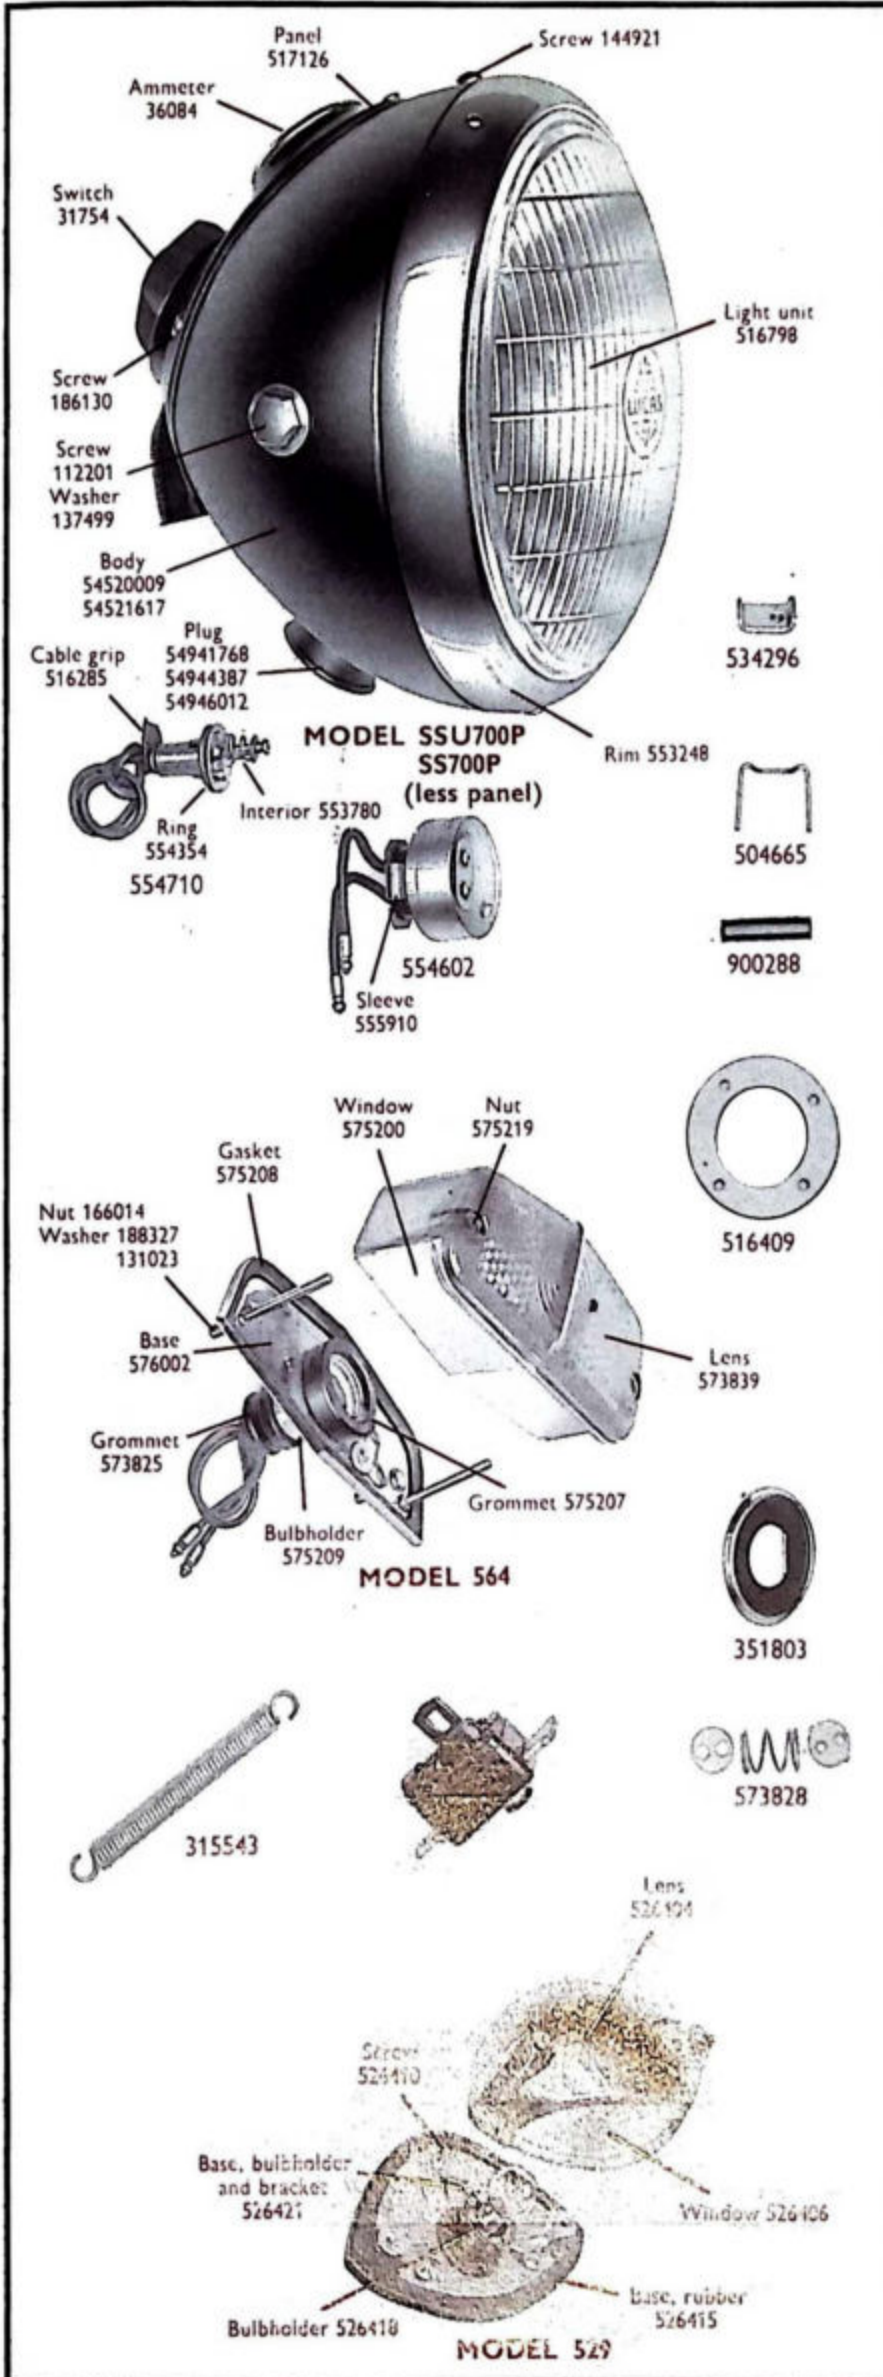

HEADLAMPS (Continued)

Part No. ... Model ...	58224D SSU700P	58556A SS700P	58829A SS700P
Detailed Parts			
§Panel ...	517126	—	—
§ Screw, panel fixing ...	186130	—	—
§ Ammeter (see page 6 for details) ...	36084	36084	—
§ Switch, lighting (see page 6 for details) ...	31754	—	—
§ Plate, escutcheon ...	351803	—	—
§ Rim or door ...	553248	993248	553248
§ Wire, rim and light unit fixing ...	504665	504665	504665
§ Screw, rim fixing ...	144921	144921	144921
§ Plate, rim fixing ...	534296	534296	534296
§ Light unit ...	516798	516798	516798
§ Bulbholder, main ...	554602	554602	554602
§ Sleeve, terminal ...	555910	555910	555910
§ Bulbholder, pilot ...	554710	554710	554710
§ Interior, pilot bulbholder ...	553780	553780	553780
§ Ring, seating pilot bulbholder ...	554354	554354	554354
§ Washer, cable grip ...	516285	516285	—
§ Screw, lamp fixing ...	112201	112201	112201
§ Washer, lamp fixing screw ...	137499	137499	137499
§ Grommet, cable ...	—	199002	199002
§ Screw, cable clip ...	186157	—	—
§ Connector, single ...	900288	—	900288
§ Plug and cable ...	54941768	54944387	54946012
§ Screw, plug fixing ...	133303	133303	133303
§ Nut, plug fixing screw ...	166103	166103	166103
§ Washer, plug fixing screw ...	188412	188412	188412
§ Ring, plug retaining ...	516409	516409	516409
§ Washer, cable grip ...	—	—	516285
§ Nipple, cable ...	—	—	900269
§ Body ...	54520009	—	54521617
§ Bulb, main ...	312	312	312
§ Bulb, pilot ...	988	988	988

STOP TAIL, REFLEX & NUMBER PLATE

Part No. ... Model ...	53432B 564
Detailed Parts	
§ Lens ...	573839
§ Window ...	575200
§ Nut, lens fixing ...	575219
§ Gasket, lens seating ...	575208
§ Base ...	576002
§ Grommet, bulbholder ...	575207
§ Shell, bulbholder ...	575209
§ Interior, bulbholder ...	573828
§ Grommet, cable ...	573825
§ Nut, lamp fixing ...	166014
§ Washer, shakeproof ...	188327
§ Washer, spacer fixing bolt ...	131023
§ Bulb ...	384

STOP TAIL & NUMBER PLATE

Part No. ... Model ...	53429A 529
Detailed Parts	
§ Lens ...	526404
§ Window ...	526406
§ Screw, lens fixing ...	133551
§ Washer, screw retaining ...	161020
§ Base, with bulbholder and bracket ...	526421
§ Bulbholder ...	526418
§ Interior, bulbholder ...	573828
§ Base, rubber ...	526415
§ Screw, base fixing ...	526410
§ Nut, base fixing screw ...	166103
§ Washer, base, fixing screw ...	188412
§ Bulb ...	384

§Recommended spares for stock