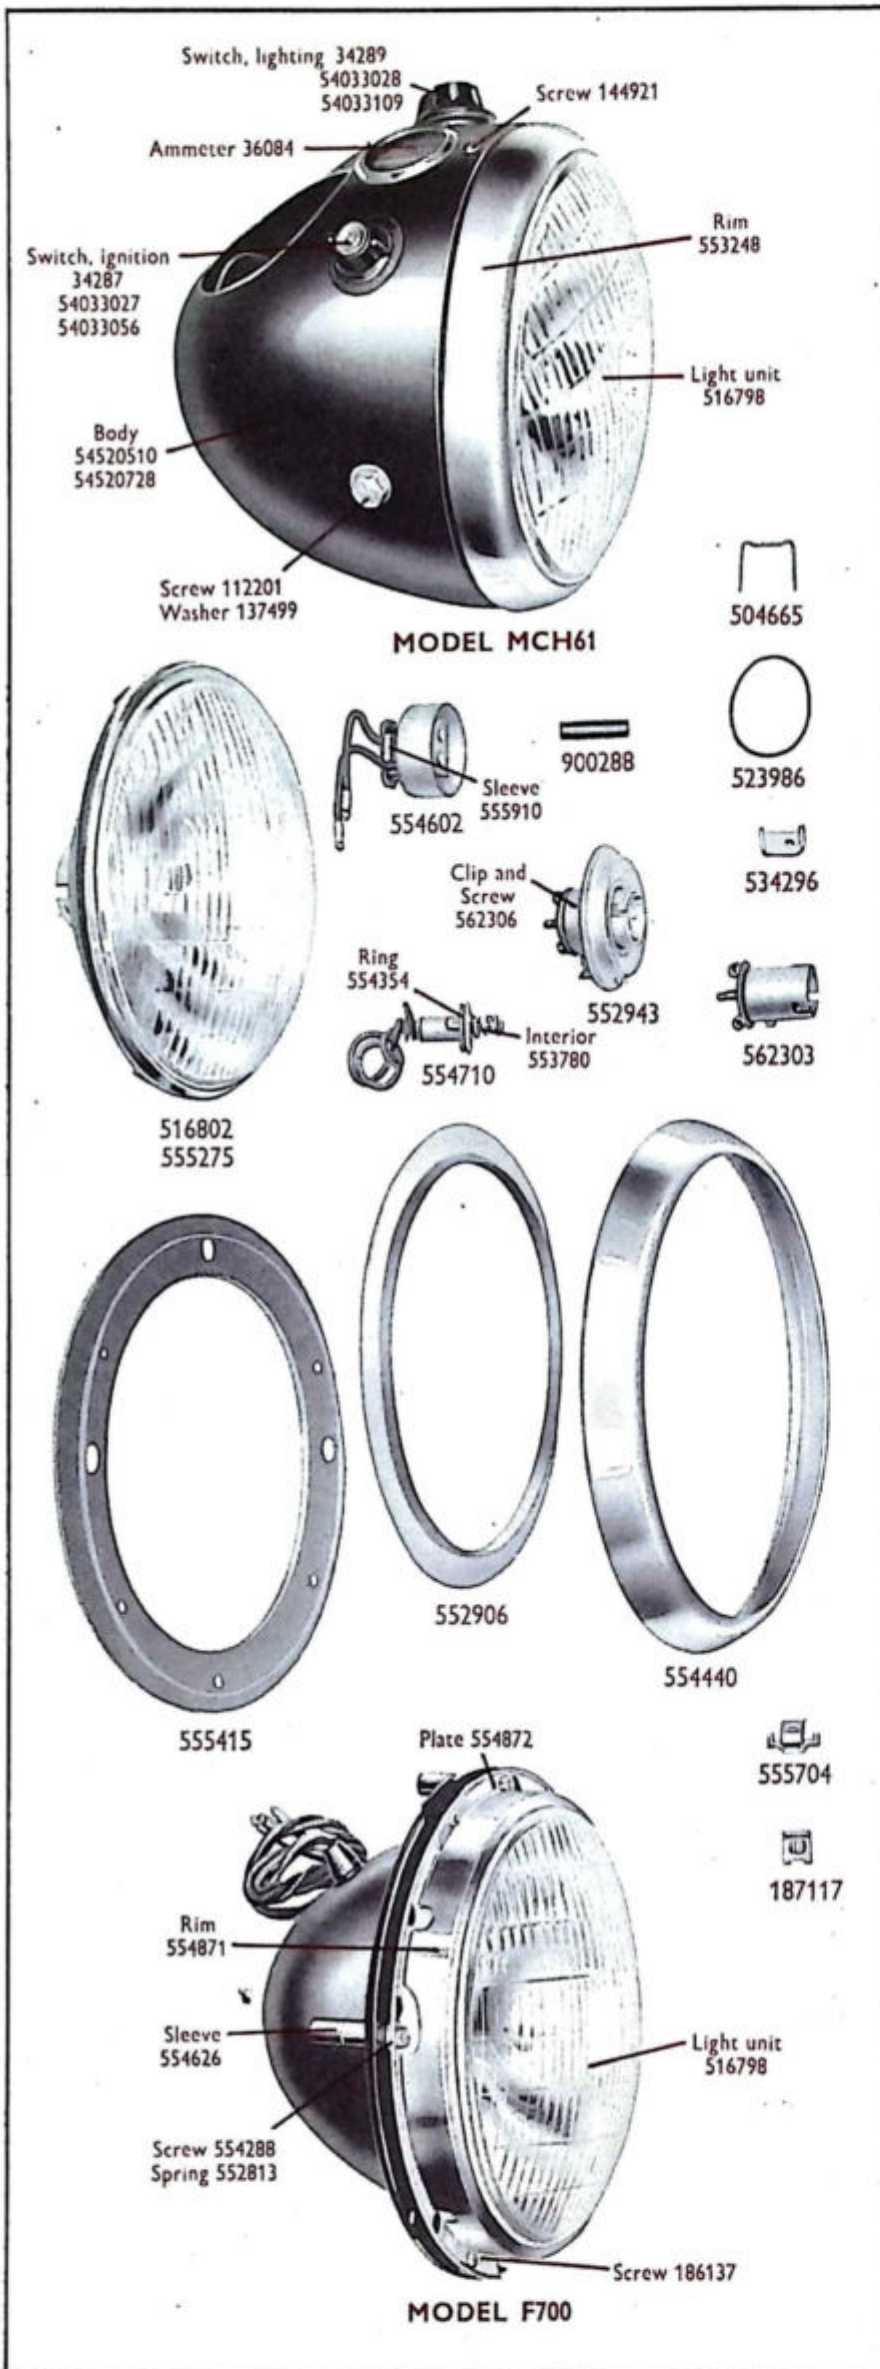

HEADLAMPS

Home and Export, Vertical Dip

Part No. Model	58409A MCH61	58432A MCH61	58702A MCH61	58704A MCH61
Detailed Parts				
§Light unit	516798	516798	516798	516798
§Bulbholder, main	554602	554602	554602	554602
§ Sleeve terminal	555910	555910	555910	555910
§Bulb, main	312	312	312	312

Export, Europe except France

Part No. Model	58514A MCH61	58516A MCH61	58832A MCH61	58830A MCH61
Detailed Parts				
§Light unit	555275	555275	555275	555275
§Bulbholder, main	554602	554602	554602	554602
§ Sleeve terminal	555910	555910	555910	555910
§Bulb, main	403	403	403	403

Export, France

Part No. Model	58515A MCH61E/F	58517A MCH61E/F	58833A MCH61E/F	58831A MCH61E/F
Detailed Parts				
§Light unit	516802	516802	516802	516802
§Backshell	552943	552943	552943	552943
§ Bulbholder	562303	562303	562303	562303
§ Clip and screw, bulbholder	562306	562306	562306	562306
§Sleeve, terminal	555910	555910	555910	555910

Parts shown below are standard to lamps in appropriate column

§Rim or door	553248	553248	553248	553248
§ Wire, light unit fixing	504665	504665	504665	504665
§Screw, rim fixing	144921	144921	144921	144921
§Plate, rim fixing screw	534296	534296	534296	534296
§Ammeter (see page 6 for details)	36084	36084	36084	36084
§Switch, lighting (see page 6 for details)	54033109	54033028	34289	34289
§Knob	54330934	54330934	54330934	54330934
§ Screw, knob fixing	319333	319333	319333	319333
§ Washer, dished, fixing screw	332529	332529	332529	332529
§Switch, ignition (see page 6 for details)	54033027	54033056	34287	—
§Knob	54332498	54332498	54332498	—
§ Screw, knob fixing	319333	319333	319333	—
§ Washer, dished fixing screw	332529	332529	332529	—
§Bulbholder, pilot	554710	554710	554710	554710
§ Interior, pilot	553780	553780	553780	553780
§Bulb, pilot	988	988	988	988
§Ring, bulbholder seating pilot	554354	554354	554354	554354
§Washer, cable grip	516285	516285	516285	516285
§Screw, lamp fixing	112201	112201	112201	112201
§Washer, screw fixing	137499	137499	137499	137499
§Body	54520510	54520510	54520510	54520728

Home and Export, Vertical Dip

Part No. Model	58258B F700P
Detailed Parts	
§Rim or door	554440
§ Screw, rim fixing	198898
§ Washer, screw retaining	161385
§Nuc, rim fixing screw	187117
§Bracket, rim fixing	555704
§Excluder, dust	552906
§Plate, light unit retaining	554872
§ Screw, unit fixing	186137
§ Rim, unit seating	554871
§Light unit	516798
§Bulbholder	554602
§ Sleeve, terminal	555910
§Bulbholder, pilot	554710
§ Interior, pilot bulbholder	553780
§ Ring, bulbholder seating	554354
§Bulb, main	312
§Bulb, pilot	988
§Gasket, rubber	555415
§Spring, trimmer	552813
§Sleeve, sealing	554626
§Screw, trimmer	554288

§Recommended spares for stock